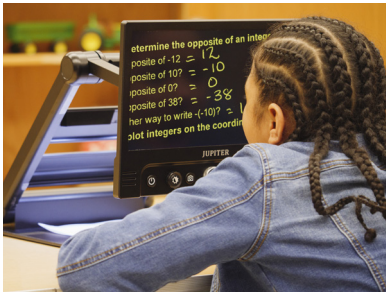

Magnifiers

See the world more clearly with APH's line of magnifiers.

APH has two desktop magnifiers (MATT Connect™ and Jupiter Portable Magnifier™) and two handheld magnifiers (Video Mag HD and Juno™).

Jupiter Portable Magnifier

The [Jupiter Portable Magnifier](#) is a sleek and compact device that helps users of all ages see the world in high definition. Whether it's in the classroom, workplace, or at home, this powerful magnifier allows you to continue those activities that bring joy to everyday life, while exploring new opportunities for lifelong education. Use Jupiter's three camera modes (reading, distance-view, and self-view) to read a book or prescription bottle label, view a presentation or instructor at the front of the classroom, and complete grooming activities.