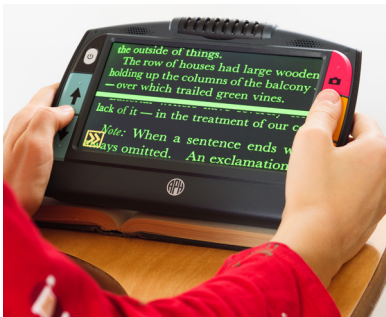

Magnifiers

See the world more clearly with APH's line of magnifiers.

APH has two desktop magnifiers (MATT Connect™ and Jupiter Portable Magnifier™) and two handheld magnifiers (Video Mag HD and Juno™).

Jupiter Portable Magnifier

The [Jupiter Portable Magnifier](#) is a sleek and compact device that helps users of all ages see the world in high definition. Whether it's in the classroom, workplace, or at home, this powerful magnifier allows you to continue those activities that bring joy to everyday life, while exploring new opportunities for lifelong education. Use Jupiter's three camera modes (reading, distance-view, and self-view) to read a book or prescription bottle label, view a presentation or instructor at the front of the classroom, and complete grooming activities.

Juno

Magnify on-the-go with this powerful, 7-inch LCD touchscreen handheld video magnifier with Optical Character Recognition (OCR). [Juno](#) is a great magnifying solution for use during school, work, and recreation activities. Juno can capture and process multiple pages of printed text using OCR, giving users the option to either read the document themselves or have the text spoken aloud using text-to-speech (TTS). Plus, Juno's 180-degree rotating barrel camera supports four camera modes (self-view, reading-view, distance-view, and writing/hobby-view), enabling users to complete grooming tasks, view documents, read a bulletin board, fill out a form, sew, and much more.

Video Mag HD

The [Video Mag HD](#) is a durable handheld video magnifier with a 4.3-inch LCD screen that provides crystal-clear, full-color images by magnifying whatever appears under its auto-focus HD camera by 2x-13x. It is ideal for viewing labels, price tags, receipts, and more.